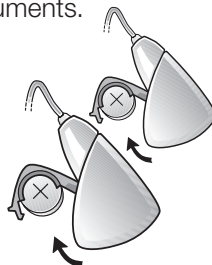

- 3.** Close the battery doors of the hearing instruments.

- 4.** The remote control will search for the hearing instruments.

Searching for both hearing instruments

- 5.** When pairing is successful, a melody of beeps will play in both hearing instruments, and the current status of the hearing instruments will be displayed on the ReSound Unite Remote Control.

Program 1 is active

- 6.** Replace the battery door on the remote control.

ReSound

rediscover hearing

Pairing hearing instruments with the ReSound Unite® Phone Clip

1. Turn on the ReSound Unite Phone Clip by squeezing the multi-function button for 1 second. A solid blue light will display for 4 seconds and then go dark once the phone clip is turned on.

2. Open the battery door of the hearing instruments.

3. Remove the cover from the phone clip.

4. Press the pairing button to put the phone clip in pairing mode. Pairing mode will remain activated for 30 seconds.

5. While in pairing mode, close the battery doors of the hearing instruments.

6. A melody of beeps will play in both hearing instruments once they successfully pair with the ReSound Unite Phone Clip. Replace the cover on the phone clip.