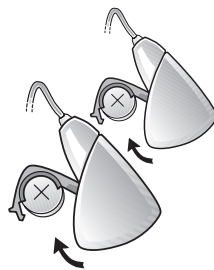

Program 1 is active

- 6.** Replace the battery door on the remote control.

ReSound

rediscover hearing

Pairing hearing instruments with the ReSound Unite® Phone Clip

1. Turn on the ReSound Unite Phone Clip by squeezing the multi-function button for 1 second. A solid blue light will display for 4 seconds and then go dark once the phone clip is turned on.

2. Open the battery door of the hearing instruments.

3. Remove the cover from the phone clip.

4. Press the pairing button to put the phone clip in pairing mode. Pairing mode will remain activated for 30 seconds.

5. While in pairing mode, close the battery doors of the hearing instruments.

6. A melody of beeps will play in both hearing instruments once they successfully pair with the ReSound Unite Phone Clip. Replace the cover on the phone clip.

Pairing hearing instruments with the ReSound Unite® TV

1. Plug in the ReSound Unite™ TV. The green power light will turn on.

2. Open the battery doors of the hearing instruments.

3. Press the pairing button on the ReSound Unite TV. Light #1 will flash and be in pairing mode for 30 seconds.