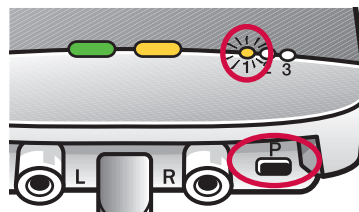

5. While in pairing mode, close the battery doors of the hearing instruments.

6. A melody of beeps will play in both hearing instruments once they successfully pair with the ReSound Unite Phone Clip. Replace the cover on the phone clip.

Pairing hearing instruments with the ReSound Unite® TV

1. Plug in the ReSound Unite™ TV. The green power light will turn on.

2. Open the battery doors of the hearing instruments.

3. Press the pairing button on the ReSound Unite TV. Light #1 will flash and be in pairing mode for 30 seconds.