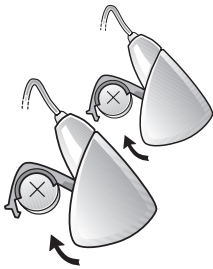

ReSound Unite[®]

Pairing Quick Reference Guide

Pairing hearing instruments with the

ReSound Unite[®] Remote Control

- 1.** Open the battery doors of the hearing instruments.

- 2.** Remove the battery door on the remote control, and press the pairing button.

- 3.** Close the battery doors of the hearing instruments.

- 4.** The remote control will search for the hearing instruments.

Searching for both hearing instruments

- 5.** When pairing is successful, a melody of beeps will play in both hearing instruments, and the current status of the hearing instruments will be displayed on the ReSound Unite Remote Control.

Program 1 is active

- 6.** Replace the battery door on the remote control.

ReSound

rediscover hearing

Pairing hearing instruments with the ReSound Unite® Phone Clip

1. Turn on the ReSound Unite Phone Clip by squeezing the multi-function button for 1 second. A solid blue light will display for 4 seconds and then go dark once the phone clip is turned on.

5. While in pairing mode, close the battery doors of the hearing instruments.

6. A melody of beeps will play in both hearing instruments once they successfully pair with the ReSound Unite Phone Clip. Replace the cover on the phone clip.