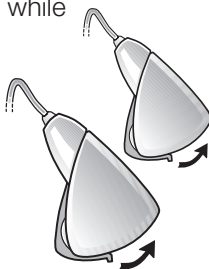

5. While in pairing mode, close the battery doors of the hearing instruments.

6. A melody of beeps will play in both hearing instruments once they successfully pair with the ReSound Unite Phone Clip. Replace the cover on the phone clip.

Pairing hearing instruments with the ReSound Unite® TV

1. Plug in the ReSound Unite™ TV. The green power light will turn on.

2. Open the battery doors of the hearing instruments.

3. Press the pairing button on the ReSound Unite TV. Light #1 will flash and be in pairing mode for 30 seconds.

4. Close the battery doors of the hearing instruments while the light on the ReSound Unite TV is still flashing.

5. A melody of beeps will play in both hearing instruments once they successfully pair with the ReSound Unite TV.