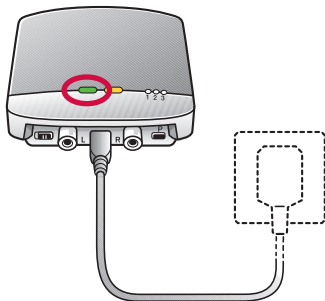

Pairing hearing instruments with the ReSound Unite® TV

1. Plug in the ReSound Unite™ TV. The green power light will turn on.